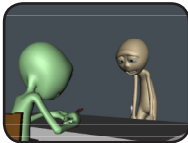

DAVID BROWN

CHARACTER ANIMATOR

CHARACTER ANIMATION DEMO REEL BREAKDOWN

Ultimatic Fantastic Chair 4000

15 Seconds: Maya

Contribution: All Character Animation, modeling and rigging the chair

Grabthar's Hammer

3 Seconds: Maya

Contribution: All Character Animation

Grabthar's Hammer

2 Seconds: Maya

Contribution: All Character Animation

Grabthar's Hammer

2 Seconds: Maya

Contribution: All Character Animation

Grabthar's Hammer

2 Seconds: Maya

Contribution: All Character Animation

Grabthar's Hammer

5 Seconds: Maya

Contribution: All Character Animation

Ultimatic Fantastic Chair 4000

8 Seconds: Maya

Contribution: All Character Animation, modeling and rigging the chair

Ultimatic Fantastic Chair 4000

14 Seconds: Maya

Contribution: All Character Animation

Ultimatic Fantastic Chair 4000

6 Seconds: Maya

Contribution: All Character Animation, modeling and rigging the chair