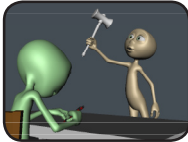

DAVID BROWN

CHARACTER ANIMATOR

CHARACTER ANIMATION DEMO REEL BREAKDOWN

Ultimatic Fantastic Chair 4000

15 Seconds: Maya

Contribution: All Character Animation, modeling and rigging the chair

Grabthar's Hammer

3 Seconds: Maya

Contribution: All Character Animation

Grabthar's Hammer

2 Seconds: Maya

Contribution: All Character Animation

Grabthar's Hammer

2 Seconds: Maya

Contribution: All Character Animation