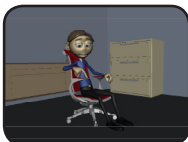

Grabthar's Hammer

2 Seconds: Maya

Contribution: All Character Animation

Grabthar's Hammer

5 Seconds: Maya

Contribution: All Character Animation

Ultimatic Fantastic Chair 4000

8 Seconds: Maya

Contribution: All Character Animation, modeling and rigging the chair

Ultimatic Fantastic Chair 4000

14 Seconds: Maya

Contribution: All Character Animation

Ultimatic Fantastic Chair 4000

6 Seconds: Maya

Contribution: All Character Animation, modeling and rigging the chair